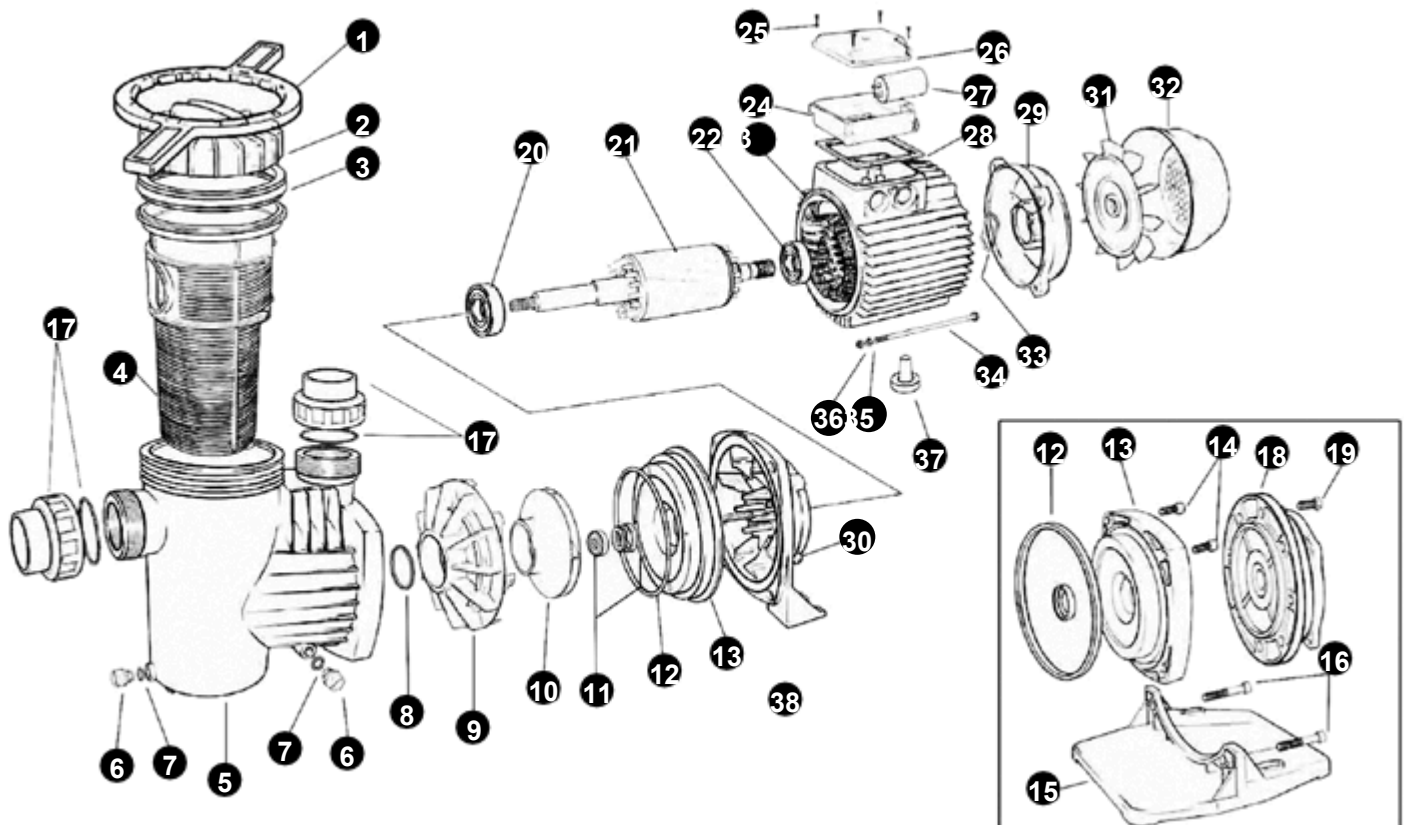

MODELS

- LIFE-050
- LIFE-051
- LIFE-075
- LIFE-076
- LIFE-100
- LIFE-101
- LIFE-150
- LIFE-151
- LIFE-200
- LIFE-201
- LIFE-300
- LIFE-301
- e-LIFE-300