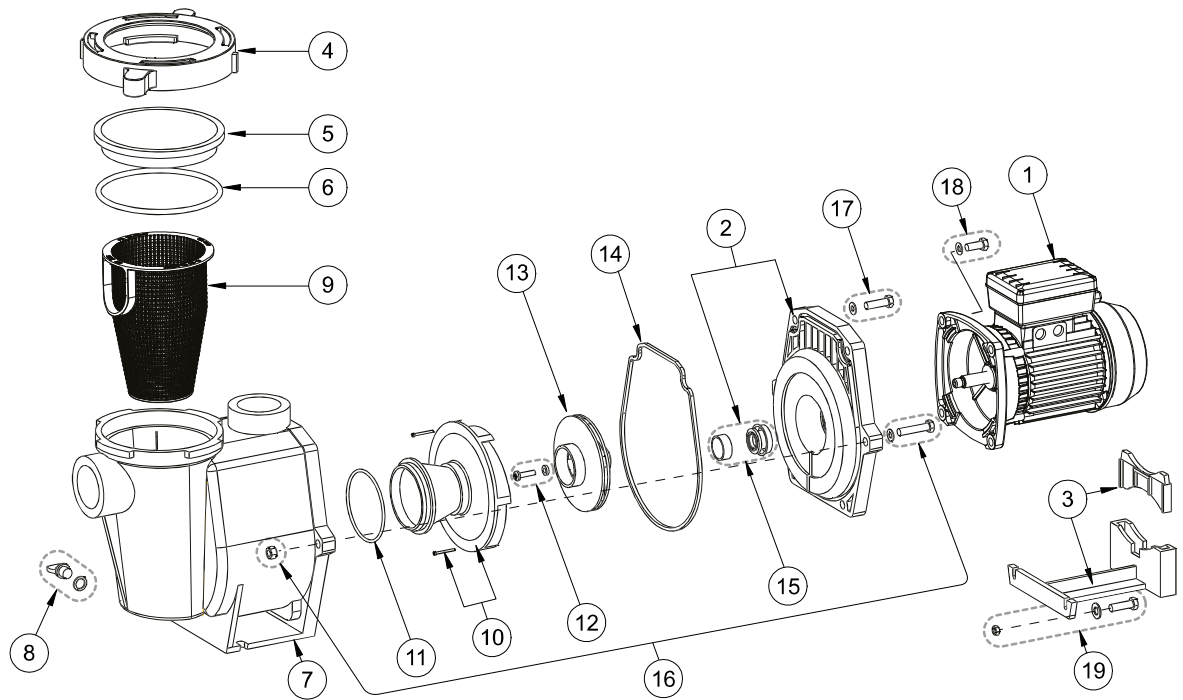

WHISPERFLO®

WHISPERFLO®

Replacement Parts

No.	Part No.	Description	Part No. Includes*
1**	RP071	Motor - Mono Phase 0,55kW	1
	RP073	Motor - Tri Phase 0,55kW	1
	RP101	Motor - Mono Phase 0,75kW	1
	RP103	Motor - Tri Phase 0,75kW	1
	RP151	Motor - Mono Phase 1,10kW	1
	RP153	Motor - Tri Phase 1,10kW	1
	RP201	Motor - Mono Phase 1,50kW	1
	RP203	Motor - Tri Phase 1,50kW	1
	RP301	Motor - Mono Phase 2,20kW	1
	RP303	Motor - Tri Phase 2,20kW	1
2	R350101	Seal plate incl. Mechanical Seal	1
3	R357159	Pump base	1
4	R357150	Locking ring	1
5	R357151	Lid	1
6	R350013	O-ring for Lid	1
7	R357195	Housing BSP - Black	1
8	R357161	Drain Plug & O-ring	2
9	R070387	Basket	1
10	R072927	Diffuser	1
11	R071444	Seal Diffuser	1
12	R071652	Impeller Lock Screw	1
13	R073127	Impeller 0,55KW	1
	R073128	Impeller 0,75KW	1
	R073129	Impeller 1,10KW	1
	R073130	Impeller 1,50KW	1
	R073131	Impeller 2,20KW	1
14	R357100	Gasket Seal Plate	1
15	R071734SP	Mechanical Seal	1
16	R070431	Bolts & Washers	2
17	R070430	Bolts & Washers	4
18	R354290	Bolts & Washers	4
19	R071657	Bolts, Nuts & Washers	2
	P-WFL-OSET	Seal set (Partn° 6, 11, 14, 15)	1

Not Shown

R357156 Lid Pump Pre-Filter, Baquacil Resistant

* PART NUMBER INCLUDES REQUIRED QUANTITY PER PRODUCT

** SEE MOTOR SHEET FOR MOTOR SPARE PARTS

Rev. 08/2016